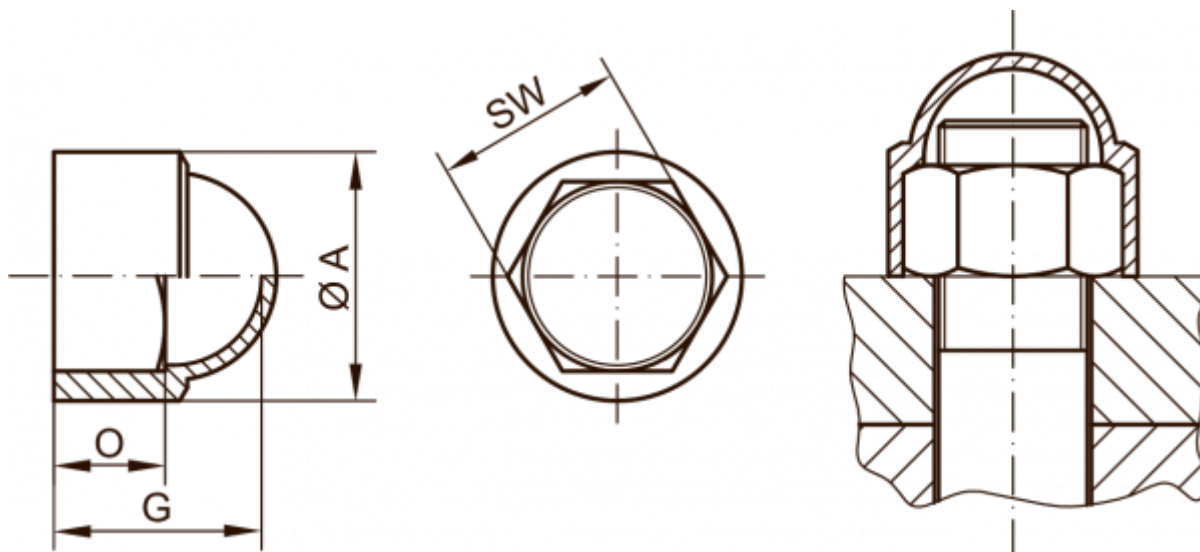

Article number: 59GPN10003762

Description: KLEE Cap for nut GPN 1000 / 3762 - NV 60

Measures

A = 72

For = M38x1,5 - M39 - M39x1,5 - M39x3 - M40x1,5

G = 60

O = 38

SW (Spanner width) = 60